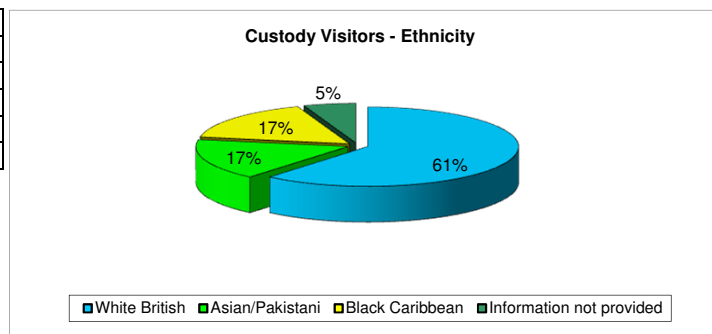

### Custody Visitors - as at 30 November 2016

ETHNICITY	TOTAL
White British	11
Asian/Pakistani	3
Black Caribbean	3
Information not provided	1
	18

DISABILITY	TOTAL
Yes	0
No	17
Information not provided	1
	18