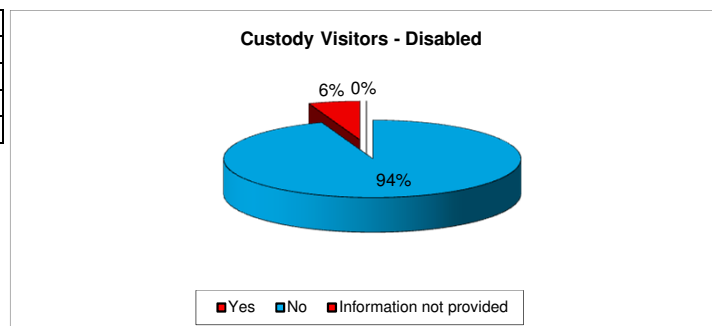

### Custody Visitors - as at 30 November 2016

ETHNICITY	TOTAL
White British	11
Asian/Pakistani	3
Black Caribbean	3
Information not provided	1
	18

DISABILITY	TOTAL
Yes	0
No	17
Information not provided	1
	18